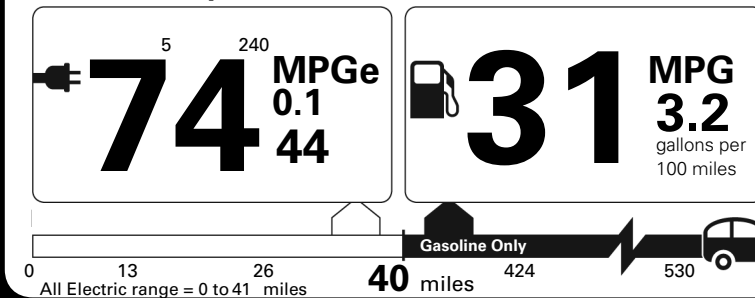

\$ 52,000.00

\$ 52,000.00

\$ 52,000.00

\$ 52,000.00

\$ 52,000.00

Fuel Economy and Environment

Plug-In Hybrid Vehicle
Electricity-Gasoline

Fuel Economy Compact Cars range from 14 to 114 MPGe. The best vehicle rates 142 MPGe.