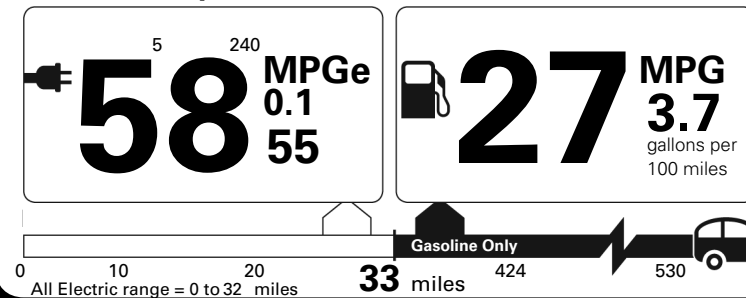

Fuel Economy and Environment

Plug-In Hybrid Vehicle
 Electricity-Gasoline

Fuel Economy Standard SUV 4WD range from 14 to 102 MPGe. The best vehicle rates 132 MPGe.

You save
\$ 500
 in fuel costs
 over 5 years
 compared to the
 average new vehicle.